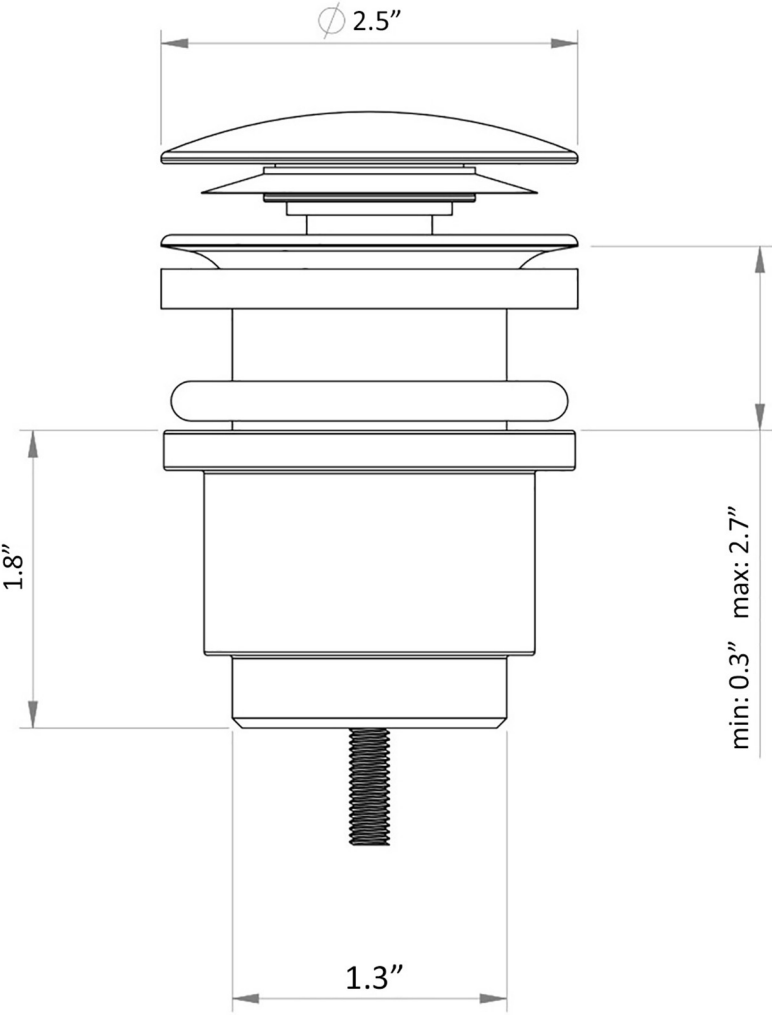

WSBC 00076

Features

- Push Waste Drain (Click Clack)
- Click Clack: It Opens And Closes With The Click Of A Finger
- Universal: Works with Sinks With or Without Overflow
- Adaptable Height: 0" min - 2.8" max H
- Available in 5 Finishes: Polished Chrome, Glossy White, Glossy Black, Matte White, and Matte Black
- Solid Brass Base
- Made in Italy

* WS Bath Collections reserves the right to revise dimensions or information on this sheet without notice

<p>Collection WSBC Fittings</p>	<p>Model WSBC 00076</p>	<p>Dimensions Metric <i>1 inch = 2.54 cm</i> <i>1 inch = 25.4 mm</i></p>	 <p>1051 Lea Drive - Collegeville, PA 19426 Tel. 215 513 9400 - Fax 610 831 0215 www.ws bathcollections.com - info@ws bathcollectins.com</p>
--	--------------------------------------	--	---

Product Specs Sheets

Collection
WSBC Fittings

Model |
WSBC 00076

Dimensions Metric
1 inch = 2.54 cm
1 inch = 25.4 mm

WS®
BATH
COLLECTIONS

1051 Lea Drive - Collegeville, PA 19426
Tel. 215 513 9400 - Fax 610 831 0215
www.ws bathcollections.com - info@ws bathcollectins.com